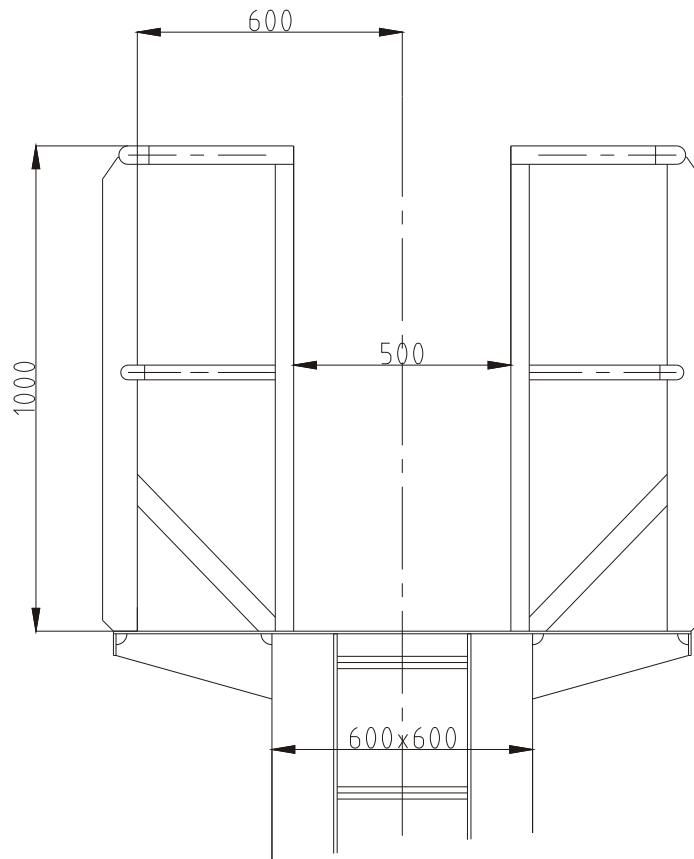

compass platforms

Börger offers the possibility to use our standard compass platform art. MB 04 ore tailor made.

Mater: SS 316L
Finishing: upon request