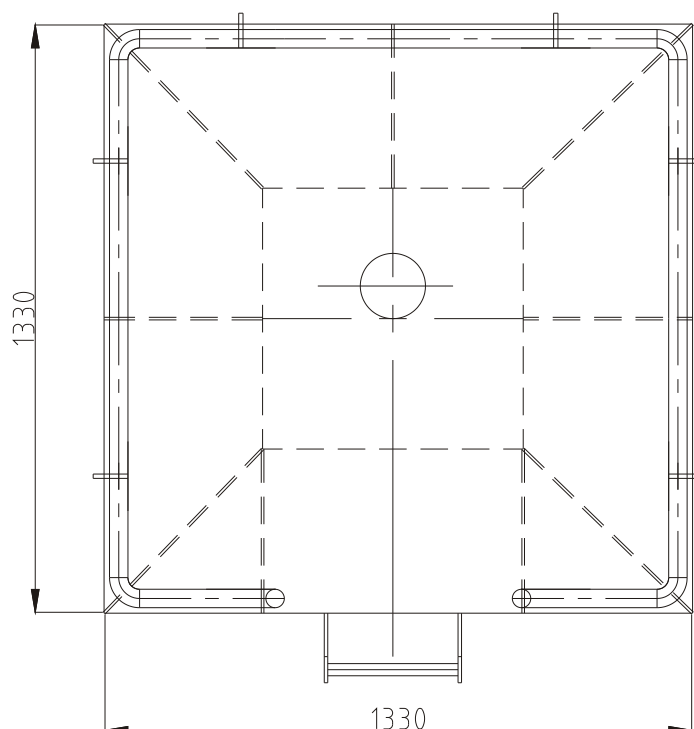

compass platforms

Börger offers the possibility to use our standard compass platform art. MB 04 ore tailor made.

Mater: SS 316L
Finishing: upon request