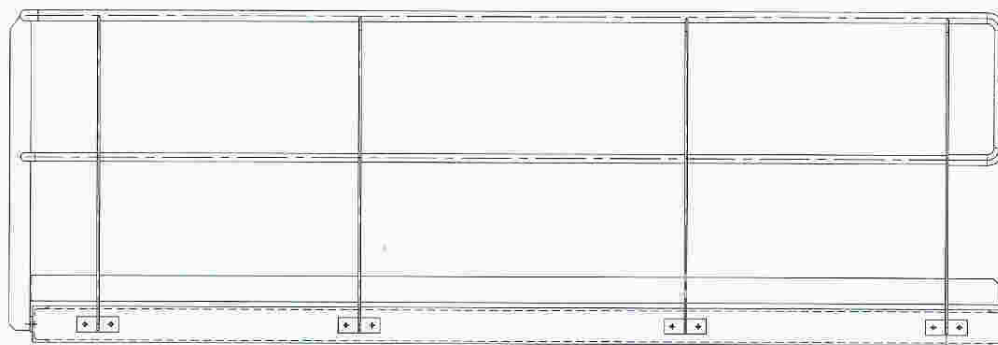

## platforms foundations supports

Börger platforms, such as wheel house platforms, free fall life boat platforms etc. are manufactured tailor made, below some typical details are shown. BMP manufactures supports in a large variety upon customers request and specifications.